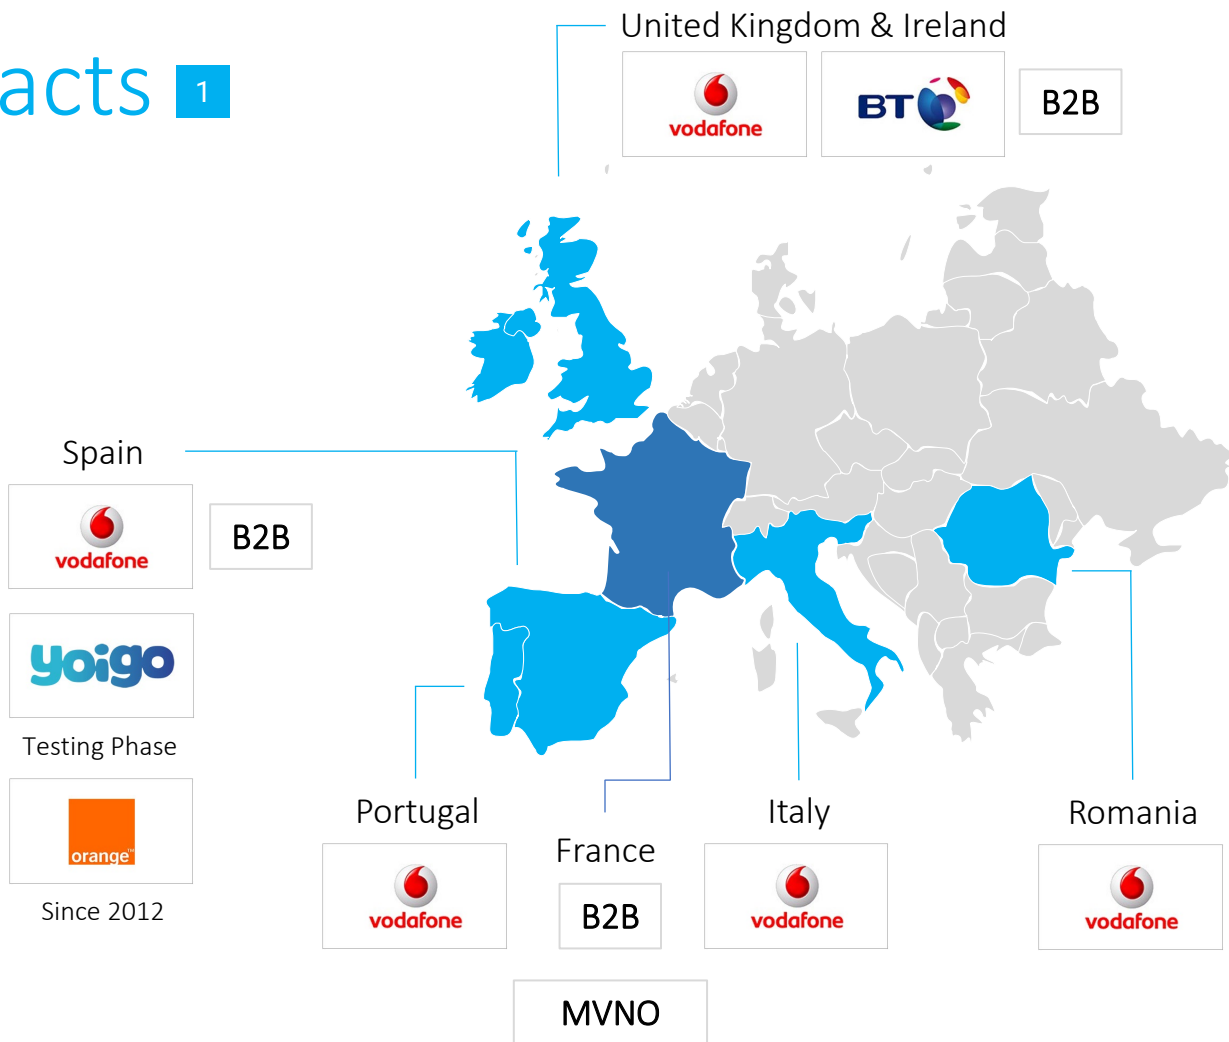

Tecdesk 5500
World's 1st Android
SIM Desk Phone

tecdesk

tecdesk today

tecdesk is working with some of the world's most renowned mobile network operators and businesses in Europe.

partners

additional customers & b2b end users

stats & facts 1

95% direct to MNO's
teddesk predominantly works directly with mobile network operators

stats & facts 2

**Hundreds of thousands
of units sold annually**

Europe's no.1 SIM desk phone brand

**16 years' experience
since 2008**